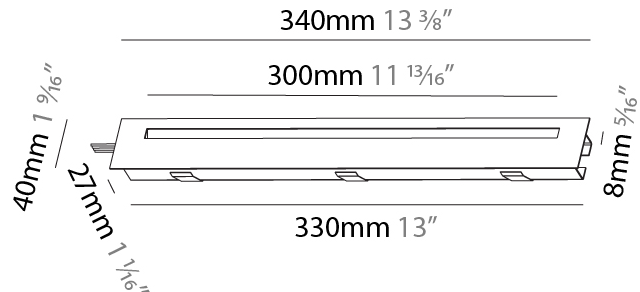

GENERAL

Series: Delight
Subseries: Delight String Step
Brand: Prolicht
Division: Architectural
Mounting Type: Recessed
Mounting Location: Wall
Subcategory: Step Light

PHYSICAL

Shape: Rectangle
Length (mm): 340
Length (in): 13 ³/₈
Height (mm): 40
Depth (mm): 27
Height (in): 1 ⁹/₁₆
Depth (in): 1 ⁷/₁₆
Ceiling Thickness (mm): 10 / 12 / 15
Ceiling Thickness (in): 3/8 or 1/2 or 9/16
Min. Recessing Depth (mm): 30
Min. Recessing Depth (in): 1 ³/₁₆
Light Distribution: Asymmetric
Weight (kg): 0.404
Weight (lbs): 0.89
Fixture Finish: SSR / BKV / CWI / CRY / HAB / UFT / ITA / RUA / FTG / MYG / LOD / PUS / FRO / FUP / KIA / POP / BLS / SPG / MEY / GOH / GUM / CHC / COM / ABZ / JAG / OBR / MOS / ROR
Fixture Material: Aluminum
Cut-out Measurements: 330mm / 13" x 34mm / 1 5/16"

ELECTRICAL

Lamp Type: LED (Zhaga Standard)
Input Wattage (W): 4
Total Output Wattage (W): 3.6
Dimming: 0-10V Dimming / Phase Dimming (120Vac Only)
Driver Included: No
Driver Location: Remote
Driver Type: Constant Voltage - 120 / 277Vac
Driver Class: Class 2
Input Voltage (V): 120 - 277
Output Voltage (V): 24

LED

Number of LEDs: 1
Color Temperature (°K): 3000 / 3500 / 5000
Max. Delivered Lumen (lm): 120
CRI: >80 CRI
Lamp Life (hrs): 50000

OPTICAL

RATINGS AND CERTIFICATIONS

Certified By: Certified for North American Standards
IP rating: IP20