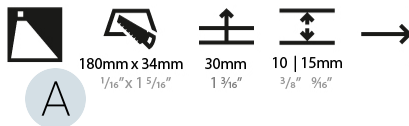

PROJECT	_____
TYPE	_____
SPECIFIER	_____
QUANTITY	_____
DATE	_____

DELIGHT STRING STEP RECESSED

A35700-

base number	LED Color Temp	Finishes (Diamond)	Finishes (Triangle)
	30/35/50		

- To build a product code in our configurator select the specify button on the base model # product page
- To build a manual product code on this datasheet choose from the options listed below in blue font and add the suffix to the base model #

GENERAL

Series: Delight
Subseries: Delight String Step
Brand: Prolicht
Division: Architectural
Mounting Type: Recessed
Mounting Location: Wall
Subcategory: Step Light

PHYSICAL

Shape: Rectangle
Length (mm): 190
Length (in): 7 1/2
Height (mm): 40
Depth (mm): 27
Height (in): 1 9/16
Depth (in): 1 1/16
Ceiling Thickness (mm): 10 / 12 / 15
Ceiling Thickness (in): 3/8 or 1/2 or 9/16
Min. Recessing Depth (mm): 30
Min. Recessing Depth (in): 1 3/16
Light Distribution: Asymmetric
Weight (kg): 0.208
Weight (lbs): 0.4576
Fixture Finish: SSR / BKV / CWI / CRY / HAB / UFT / ITA / RUA / FTG / MYG / LOD / PUS / FRO / FUP / KIA / POP / BLS / SPG / MEY / GOH / GUM / CHC / COM / ABZ / JAG / OBR / MOS / ROR
Fixture Material: Aluminum
Cut-out Measurements: 140mm / 5 1/2" x 34mm / 1 5/16"

LED

Number of LEDs: 1
Color Temperature (°K): 3000 / 3500 / 5000
Max. Delivered Lumen (lm): 60
CRI: >80 CRI
Lamp Life (hrs): 50000

OPTICAL

RATINGS AND CERTIFICATIONS

Certified By: Certified for North American Standards
IP rating: IP20